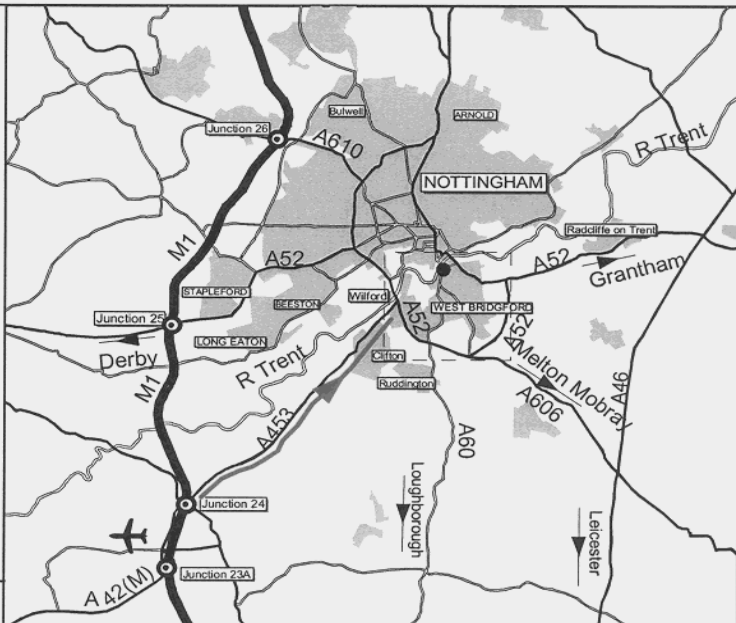

Nottinghamshire County Council

HOW TO FIND US:

County Hall
West Bridgford
Nottingham
NG2 7QP
Tel 0115 982 382

© Crown Copyright 2000. All rights reserved. Use of this image is limited to viewing on-line and printing one copy.