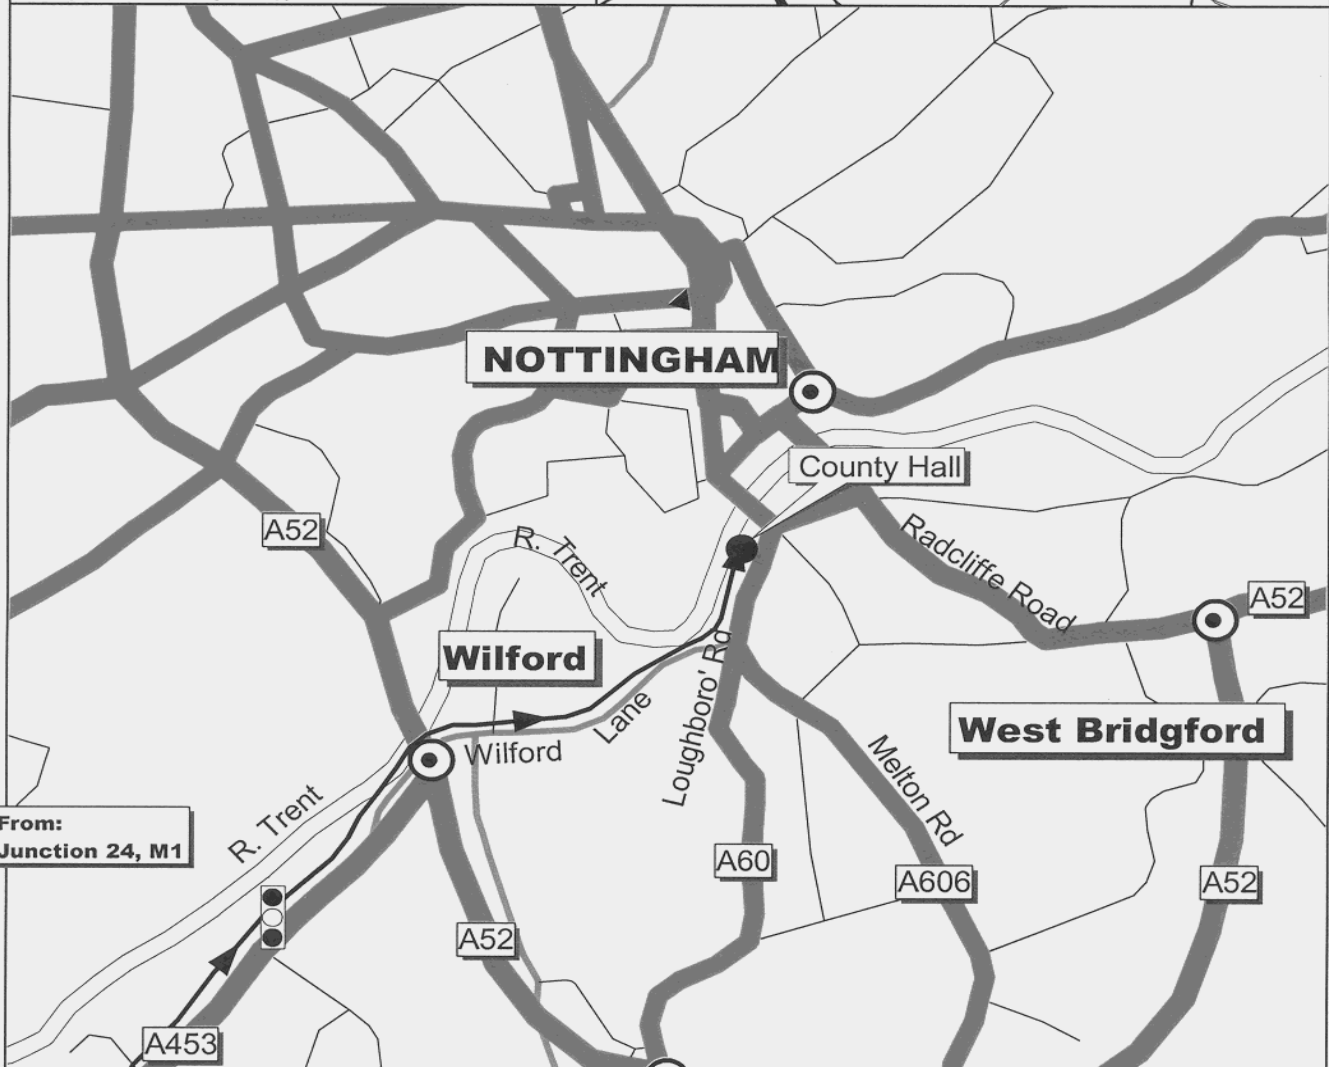

Nottinghamshire County Council

HOW TO FIND US:

County Hall
West Bridgford
Nottingham
NG2 7QP
Tel 0115 982 382

© Crown Copyright 2000. All rights reserved. Use of this image is limited to viewing on-line and printing one copy.

EMRIEP directions: Parking is available in County Hall, the EMRIEP office is 100 metres from County Hall. Cross Loughborough Road towards Sandicilffe Ford, bear right and EMRIEP is the second building on the left after Millicent Road.
EMRIEP, 47 Loughborough Road, West Bridgford, Nottingham, NG2 7LA